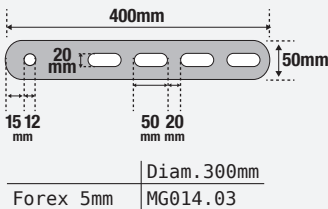

Manhole barriers

Manhole barriers

Signalisatiebarrières ter afgrendeling en bescherming van mangaten.
Voorkomt onbeschermd gebruik of toegang door onbevoegden.
Bij alle borden zijn de 4 benen, bouten en moeren inbegrepen.

Barrières de signalisation pour fermeture et protection des trous homme.
Empêche l'utilisation sans protection ou accès par des personnes non autorisées.
Les 4 pattes, les boulons et les écrous sont inclus pour chaque panneau.