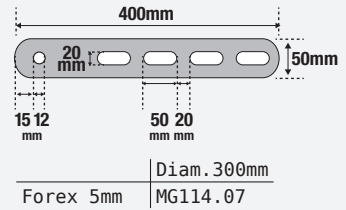

Manhole barriers

Manhole barriers

Signalisatiebarrières ter afgrendeling en bescherming van mangaten.
Voorkomt onbeschermd gebruik of toegang door onbevoegden.
Bij alle borden zijn de 4 benen, bouten en moeren inbegrepen.

Barrières de signalisation pour fermeture et protection des trous homme.
Empêche l'utilisation sans protection ou accès par des personnes non autorisées.
Les 4 pattes, les boulons et les écrous sont inclus pour chaque panneau.