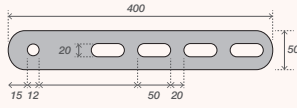

AFGREDELING

Manhole barriers

FERMETURE

Manhole barriers

Diam. 300mm
Forex 5mm MG114.11