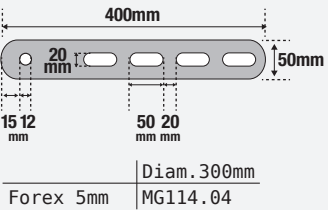

Manhole barriers

Manhole barriers

Signalisatiebarrières ter afgrendeling en bescherming van mangaten.
Voorkomt onbeschermd gebruik of toegang door onbevoegden.
Bij alle borden zijn de 4 benen, bouten en moeren inbegrepen.

Barrières de signalisation pour fermeture et protection des trous homme.
Empêche l'utilisation sans protection ou accès par des personnes non autorisées.
Les 4 pattes, les boulons et les écrous sont inclus pour chaque panneau.